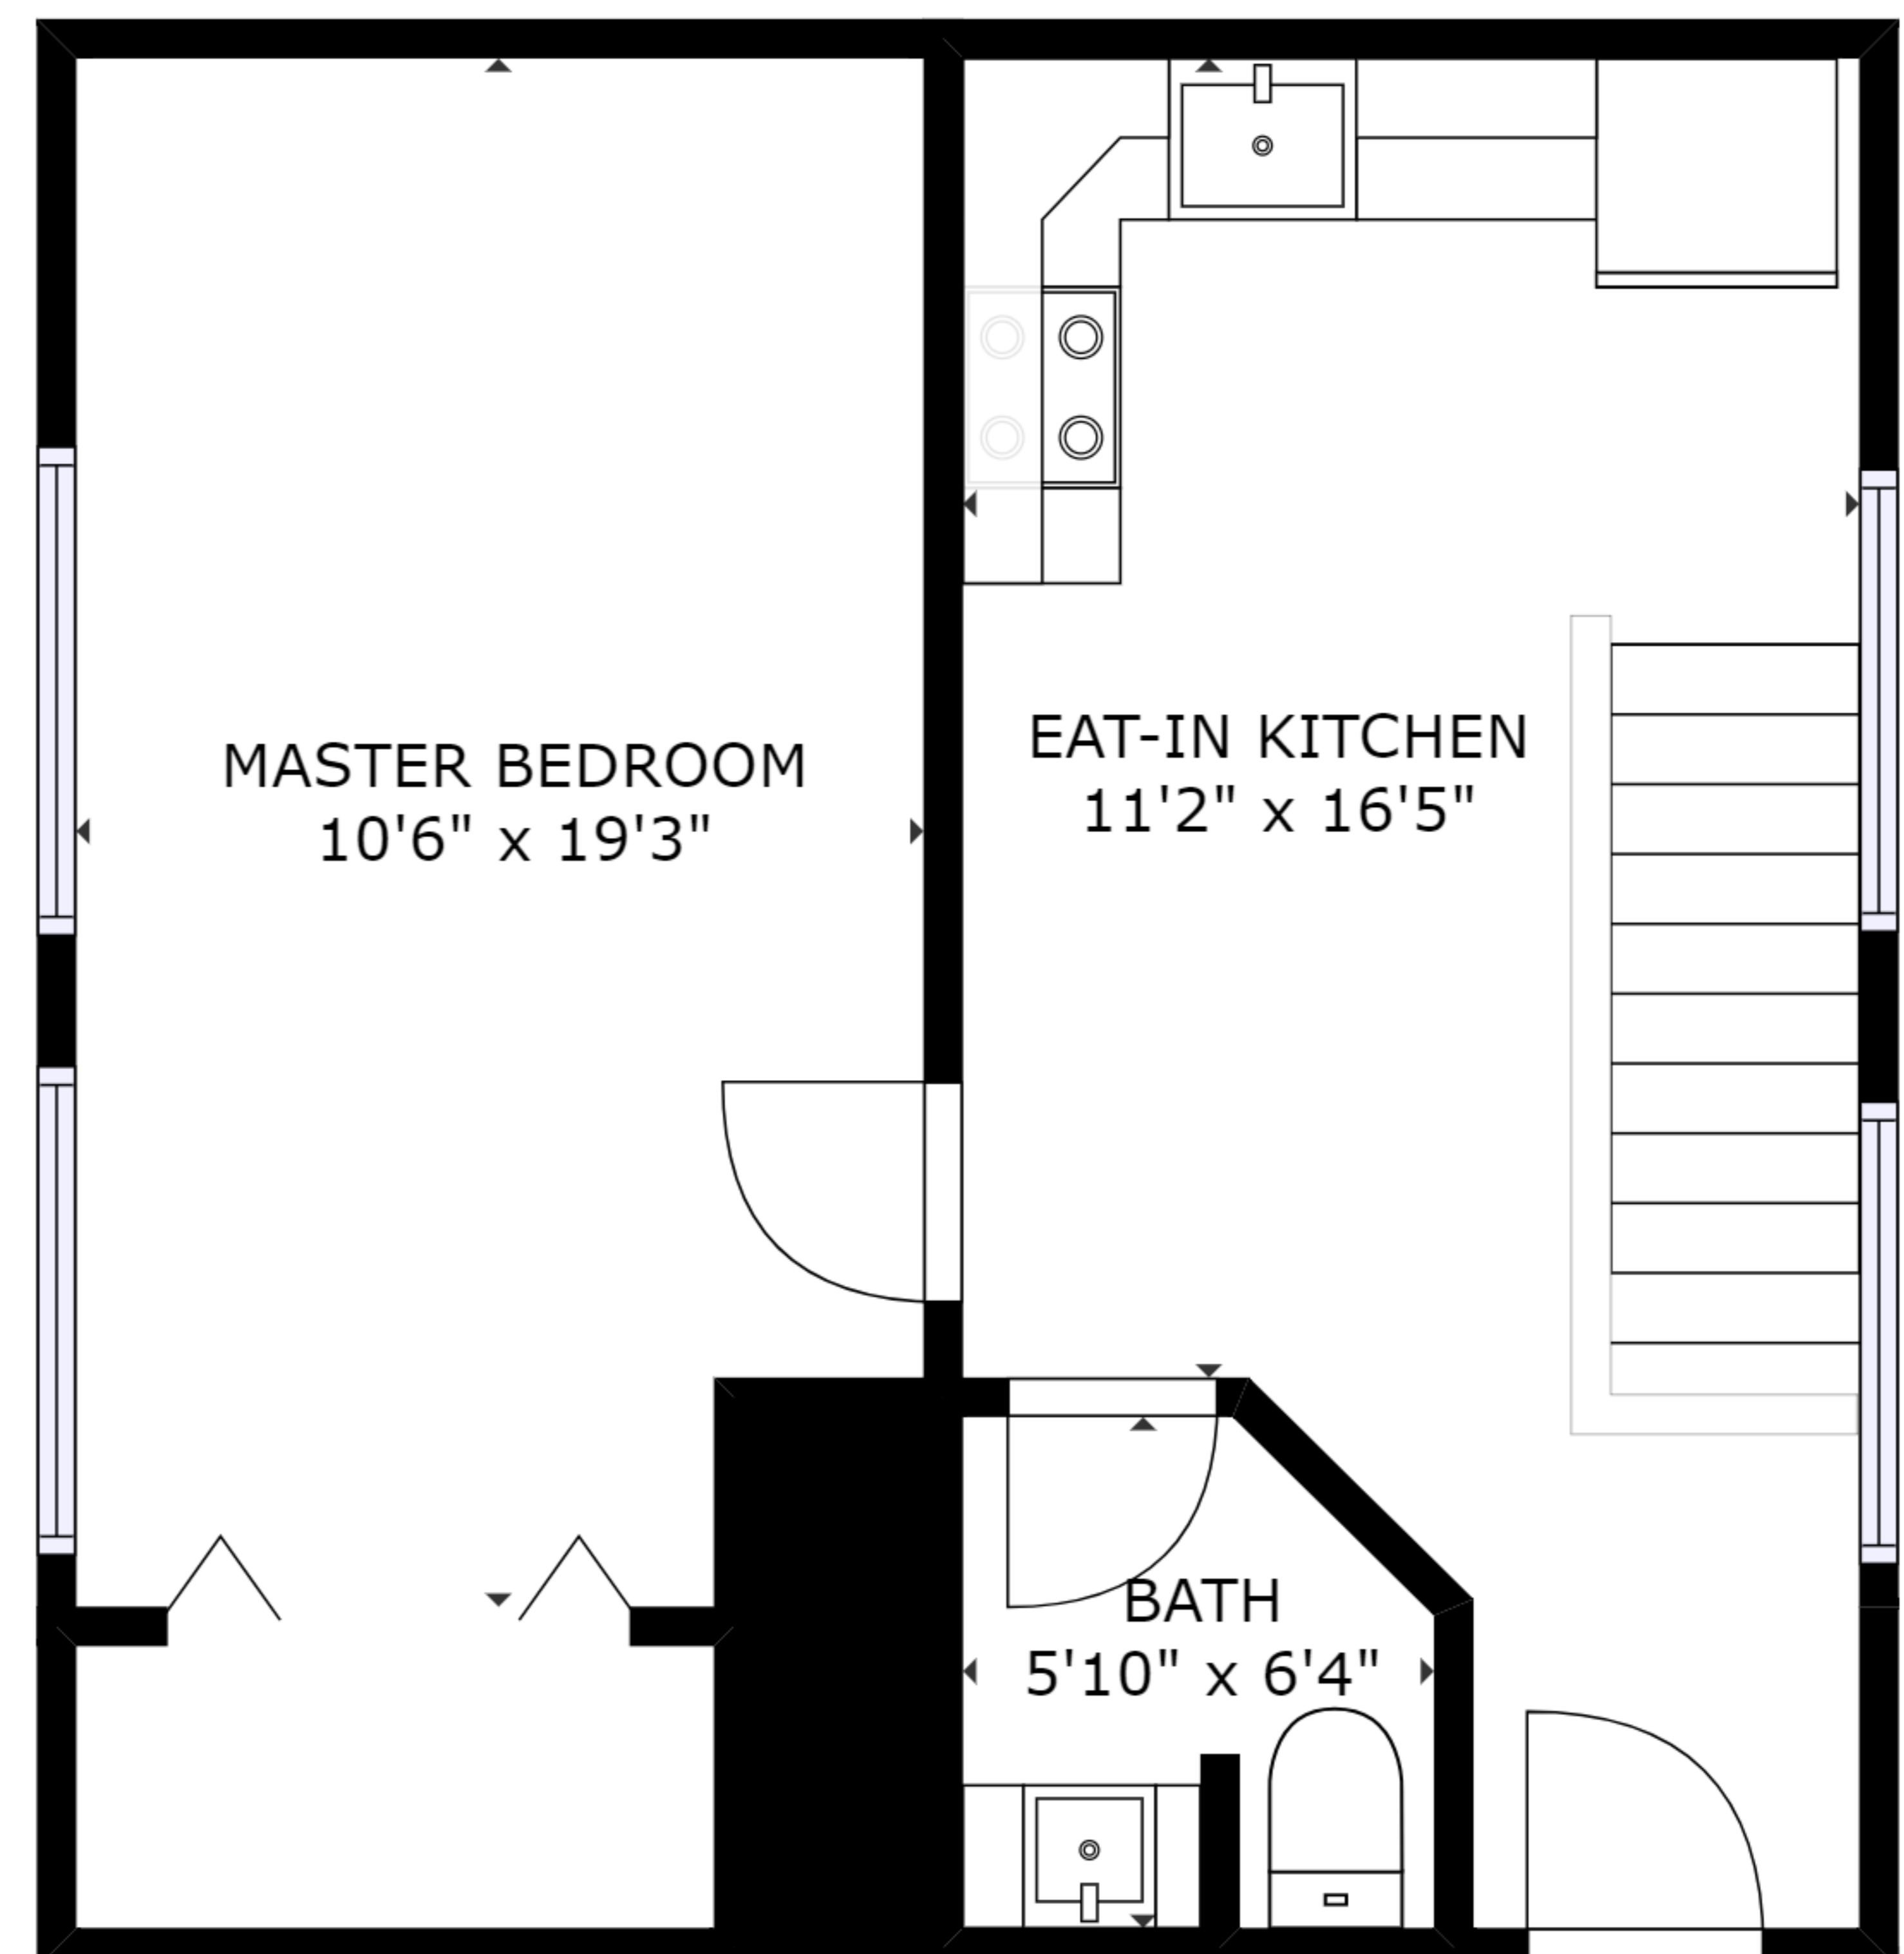

FLOOR 1

FLOOR 2

BALCONY

GROSS INTERNAL AREA
 FLOOR 1 : 560 sq ft, FLOOR 2 : 514 sq ft
 EXCLUDED AREAS : BALCONY: 103 sq ft
 TOTAL: 1074 sq ft
 SIZES AND DIMENSIONS ARE APPROXIMATE, ACTUAL MAY VARY.