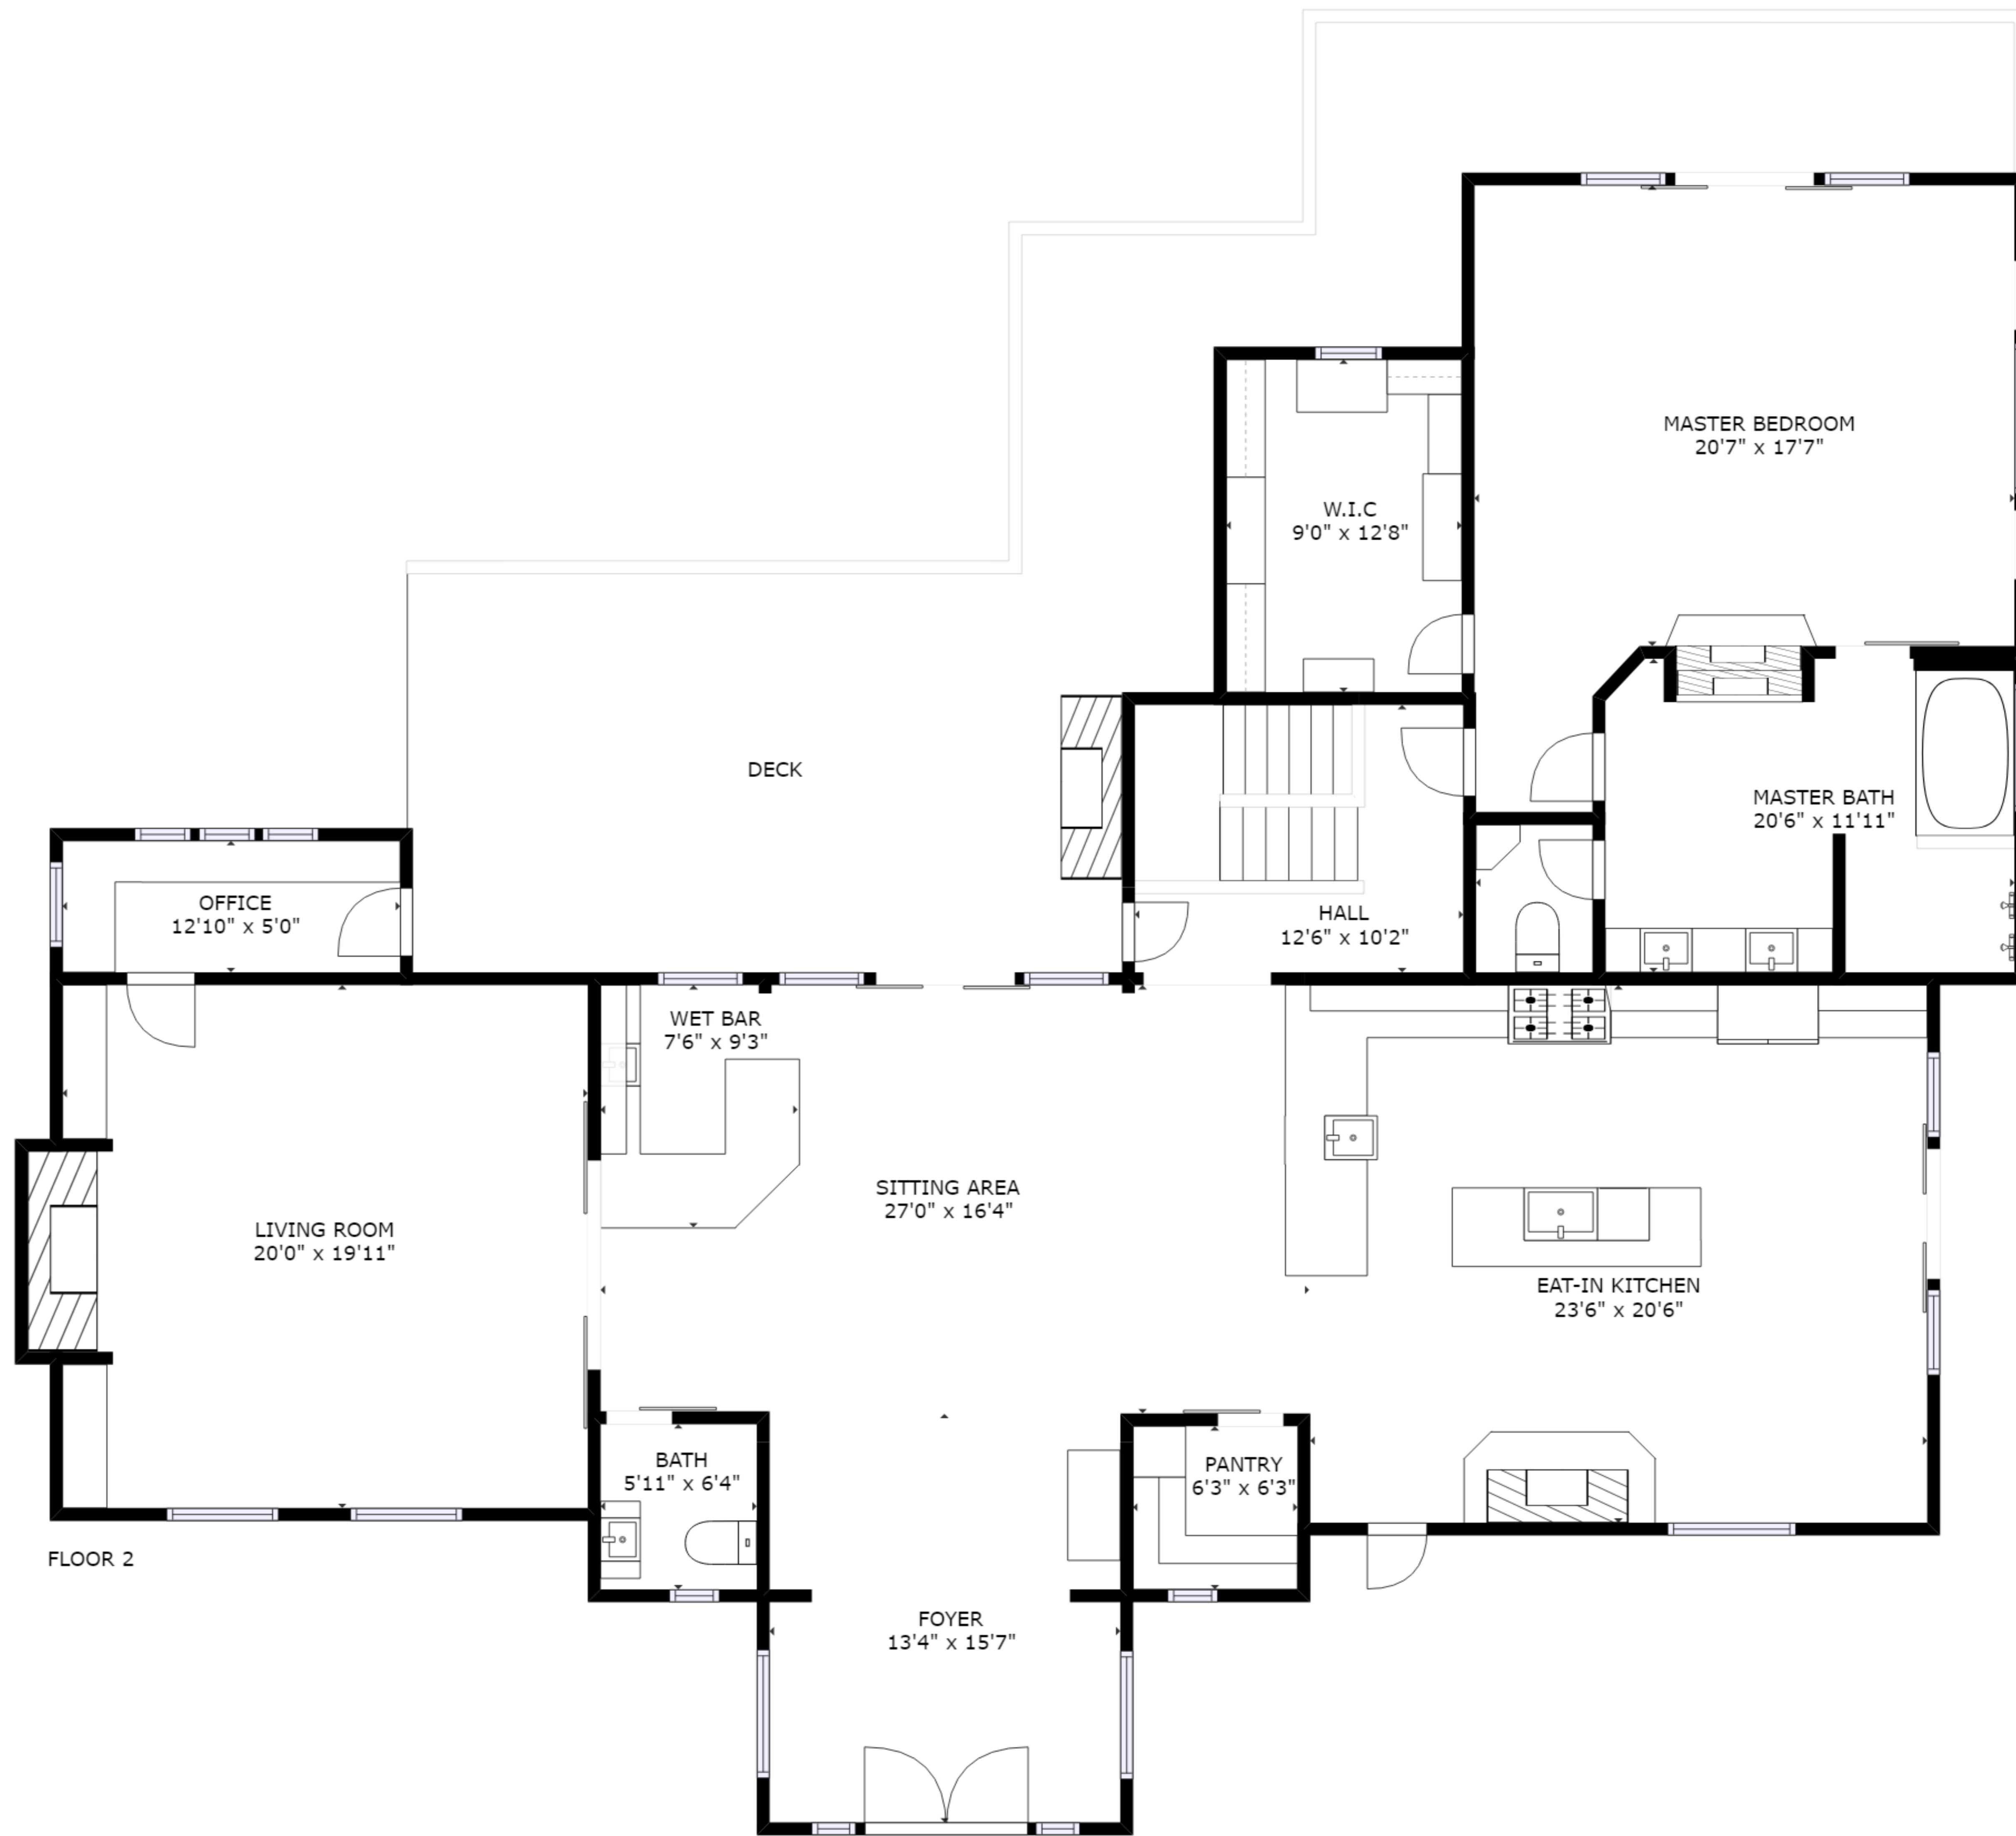

FLOOR 1

FLOOR 2

GROSS INTERNAL AREA  
 FLOOR 1 : 1319 sq ft, FLOOR 2 : 2601 sq ft  
 EXCLUDED AREAS : DECK: 1546 sq ft  
 TOTAL: 3919 sq ft

SIZES AND DIMENSIONS ARE APPROXIMATE, ACTUAL MAY VARY.