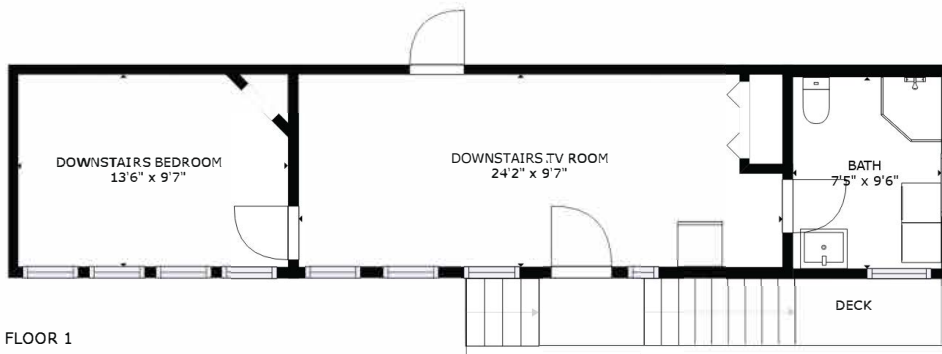

FLOOR 2

FLOOR 1

FLOOR 3

GROSS INTERNAL AREA
 FLOOR 1: 440 sq. ft, FLOOR 2: 969 sq. ft
 FLOOR 3: 344 sq. ft, EXCLUDED AREAS:
 DECK: 473 sq. ft, PATIO: 274 sq. ft
 TOTAL: 1753 sq. ft

SIZES AND DIMENSIONS ARE APPROXIMATE, ACTUAL MAY VARY.