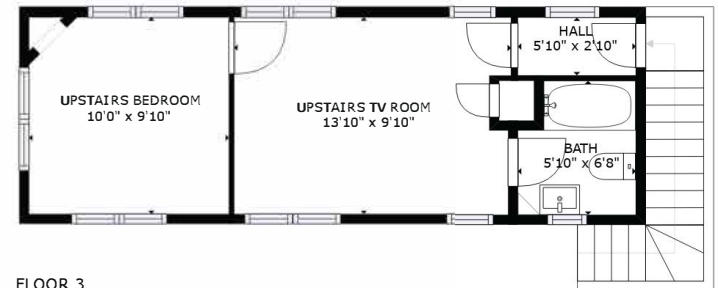

FLOOR 2

FLOOR 1

FLOOR 3

GROSS INTERNAL AREA
 FLOOR 1: 440 sq. ft, FLOOR 2: 969 sq. ft
 FLOOR 3: 344 sq. ft, EXCLUDED AREAS:
 DECK: 473 sq. ft, PATIO: 274 sq. ft
 TOTAL: 1753 sq. ft

SIZES AND DIMENSIONS ARE APPROXIMATE, ACTUAL MAY VARY.