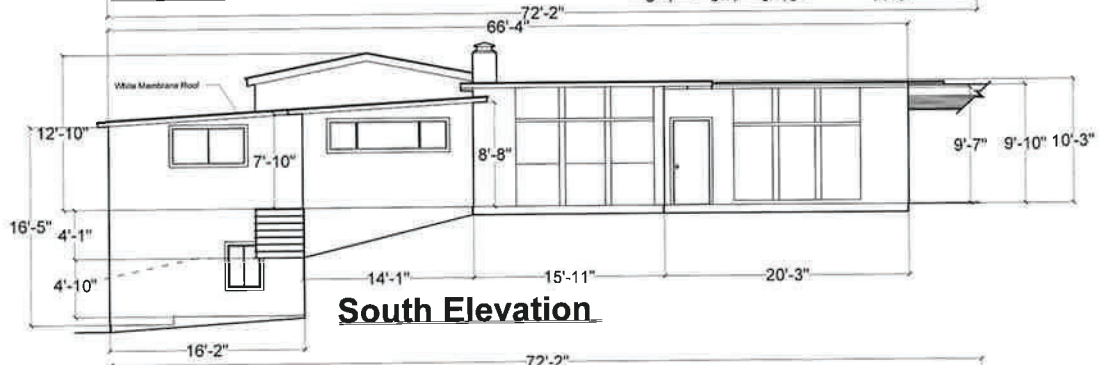

Sheet X-1a
Commons Building
Scale: 1/16" = 1'-0"

Date: 12-Feb-2020

Sheet Numbers
VIII Location Vicinity Map
VIII Site Plan A
IX Site Plan B
X-1 Commons
X-2 Guest Quarters
X-3 Multipurpose Room
X-4 Yurt
X-5 Pool Area
X-6 Staff Quarters A-H
X-7 Staff Quarters K, L, & M
XI Landscape Plan

Permit Application
Zoning/Use Permit Application
Zone: Timberland Production
Use: Wildwood Retreat Center

Prepared By
Leif Glomset
Drawn By
Alexander Vincent

A.P. Numbers
106-230-008

Wildwood Conservation Foundation
501(C)3 Non-Profit Organization
#C2074655

Address
20111 Old Cazadero Rd.
Guerneville, CA 95446

East Elevation

South Elevation

West Elevation

North Elevation

Wildwood Conservation Foundation
 501(C)3 Non-Profit Organization
 #C2074655
 Address
 20111 Old Cazadero Rd.
 Guerneville, CA 95446
 A.P. Numbers
 106-230-008

Date: 12-Feb-2020

Sheet X-1b
Commons Building
 Scale: 1/16" = 1'-0"