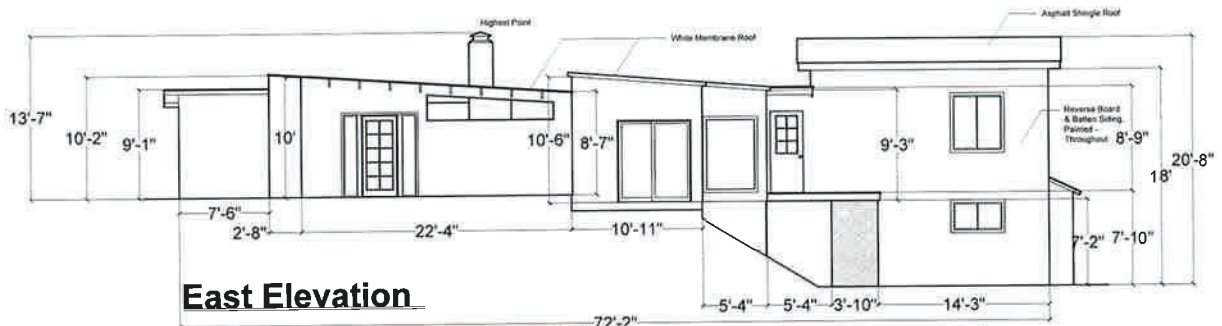

Wildwood Conservation Foundation
501(C)3 Non-Profit Organization
#C2074655
Address
20111 Old Cazadero Rd.
Guerneville, CA 95446
A.P. Numbers
106-230-008

Permit Application
Zoning/Use Permit Application
Zone: Timberland Production
Use: Wildwood Retreat Center
Prepared By
Lefi Glomset
Drawn By
Alexander Vincent

Sheet Numbers
VII Location Vicinity Map
VIII Site Plan A
IX Site Plan B
X-1 Commons
X-2 Guest Quarters
X-3 Multipurpose Room
X-4 Yurt
X-5 Pool Area
X-6 Staff Quarters A-H
X-7 Staff Quarters K, L, & M
XI Landscape Plan

Date: 12-Feb-2020

Sheet X-1b
Commons Building
Scale: 1/16" = 1'-0"