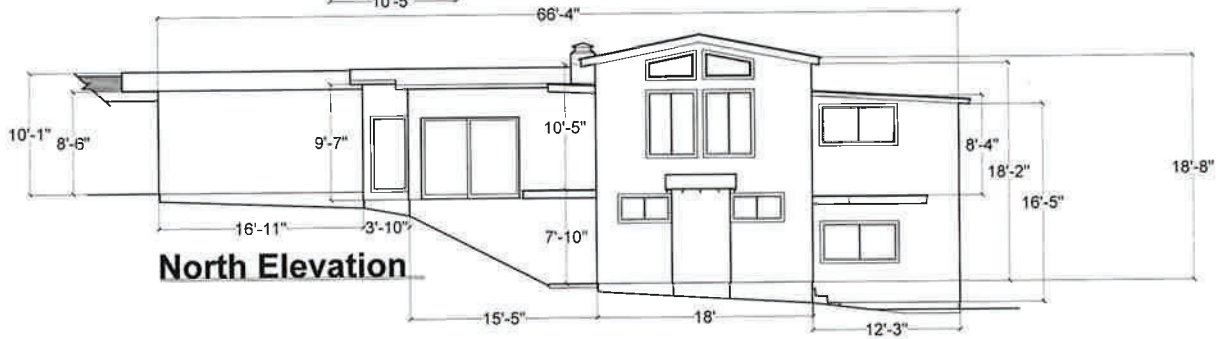

Address
20111 Old Cazadero Rd.
Guerneville, CA 95446

East Elevation

South Elevation

West Elevation

North Elevation

Wildwood Conservation Foundation
 501(C)3 Non-Profit Organization
 #C2074655
 Address
 20111 Old Cazadero Rd.
 Guerneville, CA 95446
 A.P. Numbers
 106-230-008

Permit Application
 Zoning/Use Permit Application
 Zone: Timberland Production
 Use: Wildwood Retreat Center
 Prepared By
 Lefi Glomset
 Drawn By
 Alexander Vincent

Sheet Numbers
 VII Location Vicinity Map
 VIII Site Plan A
 IX Site Plan B
 X-1 Commons
 X-2 Guest Quarters
 X-3 Multipurpose Room
 X-4 Yurt
 X-5 Pool Area
 X-6 Staff Quarters A-H
 X-7 Staff Quarters K, L, & M
 XI Landscape Plan

Date: 12-Feb-2020

Sheet X-1b
Commons Building
 Scale: 1/16" = 1'-0"