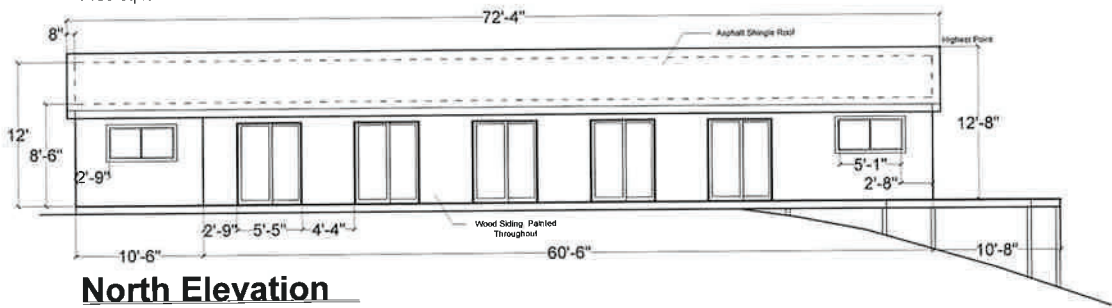

Floor Plan

1480 sq ft total

North Elevation

South Elevation

West Elevation

East Elevation

Sheet X-2
 Guest Quarters
 Scale: 1/16" = 1'-0"

Date: 12-Feb-2020