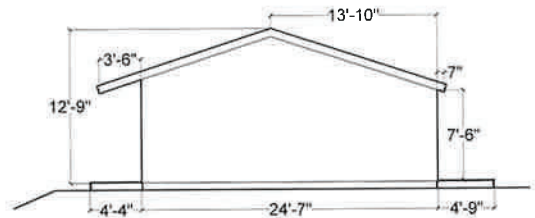

Floor Plan

1480 sq ft total

North Elevation

South Elevation

West Elevation

East Elevation

Sheet X-2
 Guest Quarters
 Scale: 1/16" = 1'-0"

Date: 12-Feb-2020

- Sheet Numbers**
- VII Location Vicinity Map
 - VIII Site Plan A
 - IX Site Plan B
 - X-1 Commons
 - X-2 Guest Quarters
 - X-3 Multipurpose Room
 - X-4 Yurt
 - X-5 Pool Area
 - X-6 Staff Quarters A-H
 - X-7 Staff Quarters K, L, & M
 - XI Landscape Plan