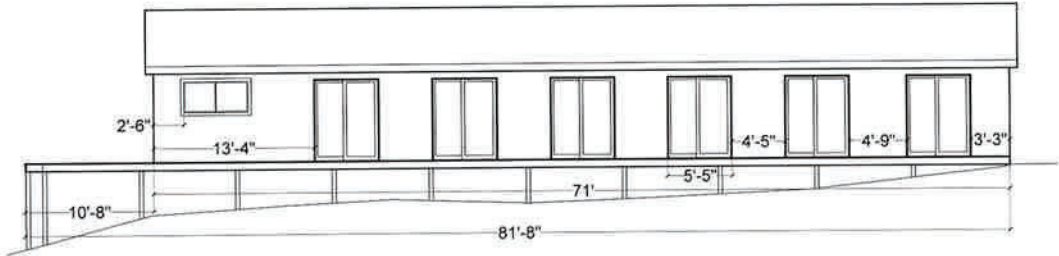

Floor Plan

1480 sq ft total

North Elevation

South Elevation

West Elevation

East Elevation

Sheet X-2
 Guest Quarters
 Scale: 1/16" = 1'-0"

Date: 12-Feb-2020