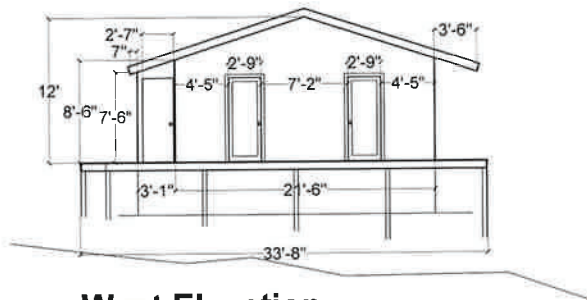

Floor Plan

1480 sq ft total

North Elevation

South Elevation

West Elevation

East Elevation

Sheet X-2
 Guest Quarters
 Scale: 1/16" = 1'-0"

Date: 12-Feb-2020