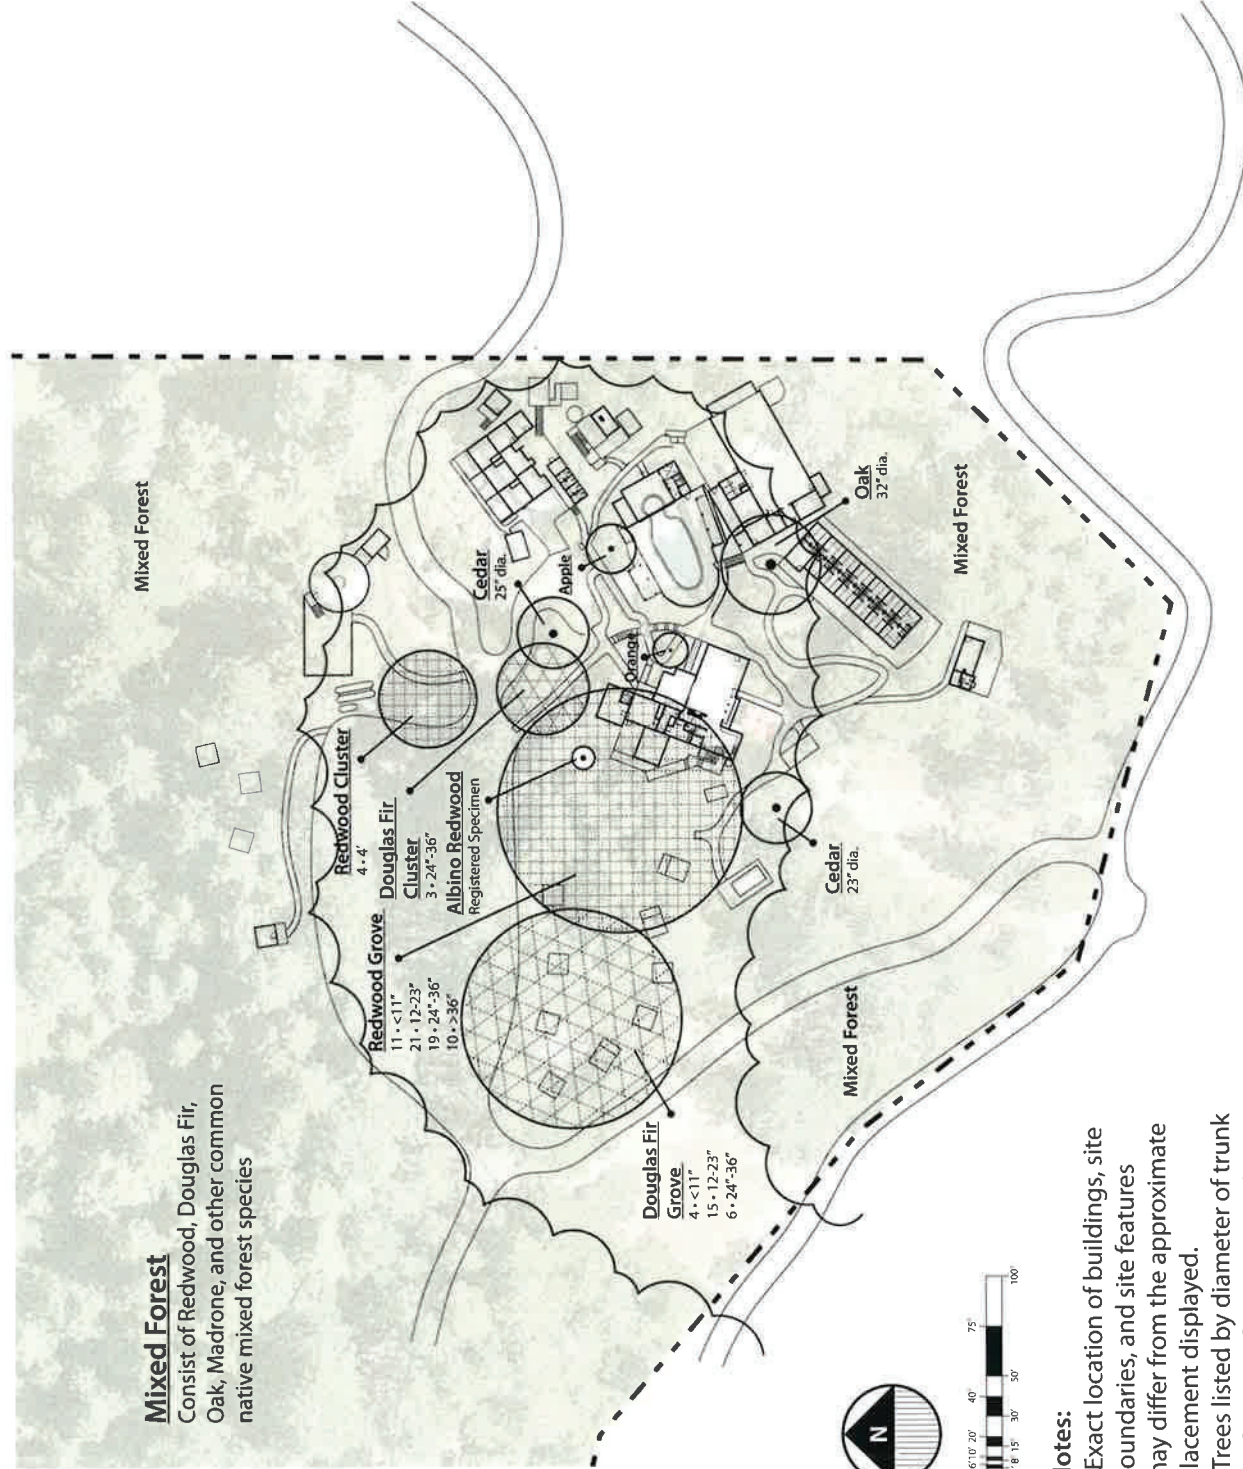

Wildwood Conservation Foundation
 501(c)3 Non-Profit Organization
 #C2074655

Address
 20111 Old Cazadero Rd.
 Guerneville, CA 95446

A.P. Numbers
 106-230-008

Permit Application
 Zoning/Use Permit Application
 Zone: Timberland Production
 Use: Wildwood Retreat Center

Prepared By
 Leif Glomset
Drawn By
 Alexander Vincent

Sheet Numbers
 VII Location Vicinity Map
 VIII Site Plan A
 IX Site Plan B
 X-1 Commons
 X-2 Guest Quarters
 X-3 Multipurpose Room
 X-4 Yurt
 X-5 Pool Area
 X-6 Staff Quarters A-H
 X-7 Staff Quarters K, L, & M
 XI Landscape Plan

Date: 12-Feb-2020

Sheet XI
 Landscape Plan

Scale: 1/32" = 3'-0"

Mixed Forest

Consist of Redwood, Douglas Fir, Oak, Madrone, and other common native mixed forest species

Notes:

- Exact location of buildings, site boundaries, and site features may differ from the approximate placement displayed.
- Trees listed by diameter of trunk (# of Trees • of Set Diameter)
- Mixed plantings in the areas of the Retreat Center buildings consist of drought-resistant groundcovers and low plantings.