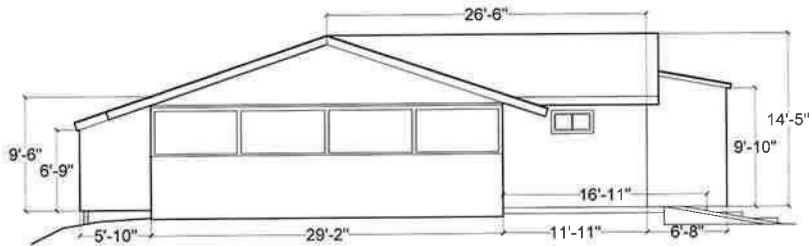

Date: 12-Feb-2020

Sheet X-3a

Multipurpose Room

Scale: 1/16" = 1'-0"

South Elevation

North Elevation

West Elevation

East Elevation

Sheet X-3b
Multipurpose Room
 Scale: 1/16" = 1'-0"

Date: 12-Feb-2020

Sheet Numbers
 VIII Location Vicinity Map
 VIII Site Plan A
 IX Site Plan B
 X-1 Commons
 X-2 Guest Quarters
 X-3 Multipurpose Room
 X-4 Yurt
 X-5 Pool Area
 X-6 Staff Quarters A-H
 X-7 Staff Quarters K, L, & M
 XI Landscape Plan