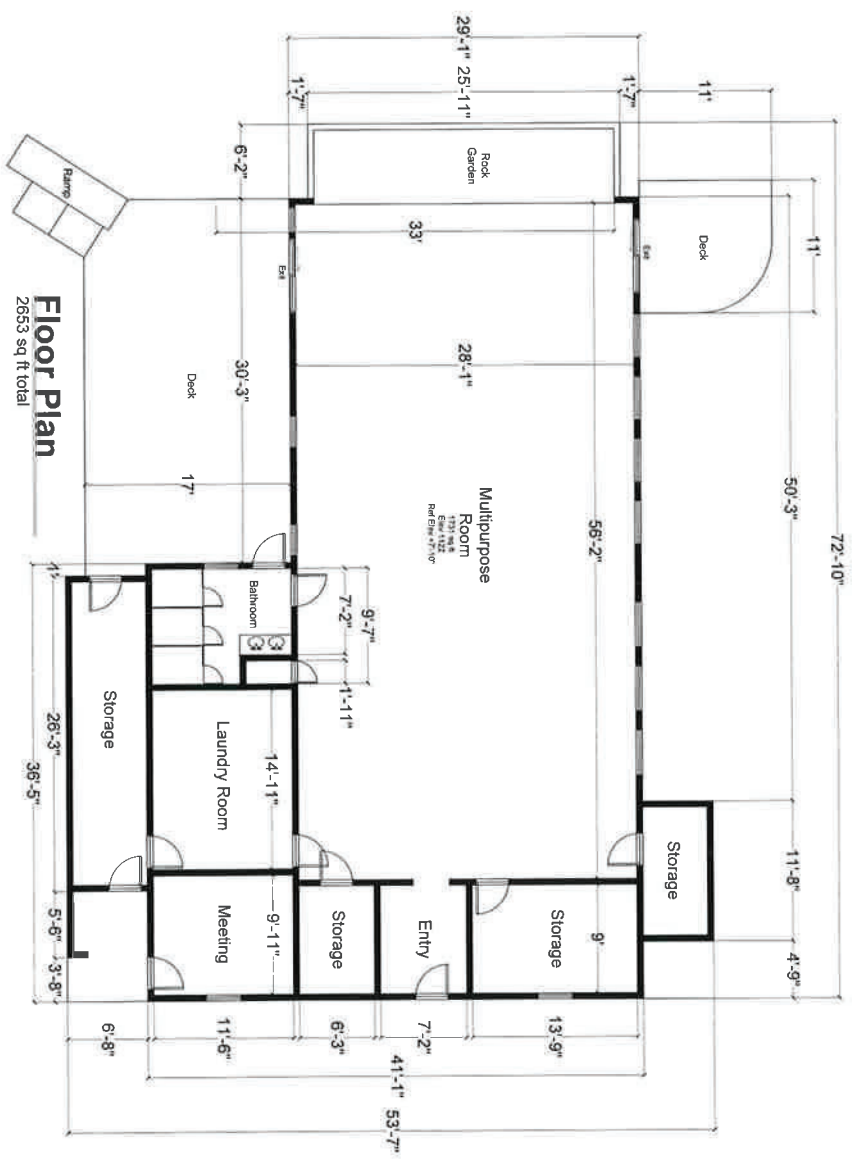

Prepared By
Leif Glomset
Drawn By
Alexander Vincent

- Sheet Numbers**
- VIII Location Vicinity Map
 - VIII Site Plan A
 - IX Site Plan B
 - X-1 Commons
 - X-2 Guest Quarters
 - X-3 Multipurpose Room
 - X-4 Yurt
 - X-5 Pool Area
 - X-6 Staff Quarters A-H
 - X-7 Staff Quarters K, L, & M
 - XI Landscape Plan

Date: 12-Feb-2020

Sheet X-3a

Multipurpose Room

Scale: 1/16" = 1'-0"

South Elevation

North Elevation

West Elevation

East Elevation

Sheet X-3b
Multipurpose Room
 Scale: 1/16" = 1'-0"

Date: 12-Feb-2020

Sheet Numbers
 VIII Location Vicinity Map
 VIII Site Plan A
 IX Site Plan B
 X-1 Commons
 X-2 Guest Quarters
 X-3 Multipurpose Room
 X-4 Yurt
 X-5 Pool Area
 X-6 Staff Quarters A-H
 X-7 Staff Quarters K, L, & M
 XI Landscape Plan