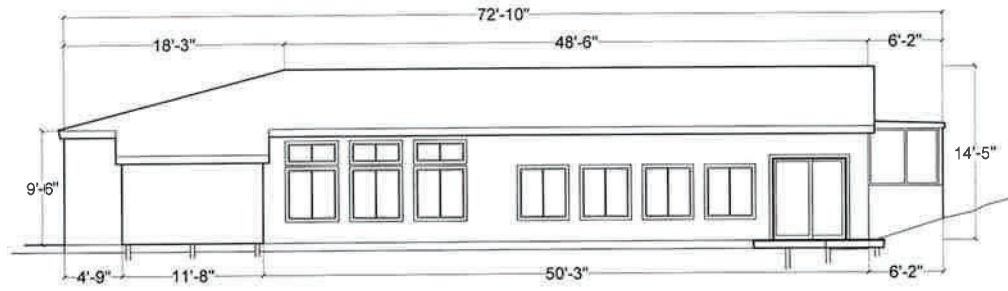

Date: 12-Feb-2020

Sheet X-3a

Multipurpose Room

Scale: 1/16" = 1'-0"

South Elevation

North Elevation

West Elevation

East Elevation

Sheet X-3b
Multipurpose Room
 Scale: 1/16" = 1'-0"

Date: 12-Feb-2020

Sheet Numbers
 VIII Location Vicinity Map
 VIII Site Plan A
 IX Site Plan B
 X-1 Commons
 X-2 Guest Quarters
 X-3 Multipurpose Room
 X-4 Yurt
 X-5 Pool Area
 X-6 Staff Quarters A-H
 X-7 Staff Quarters K, L, & M
 XI Landscape Plan