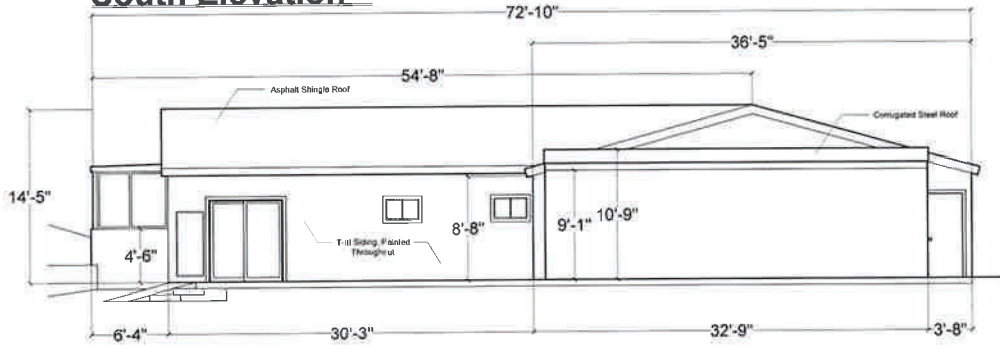

Date: 12-Feb-2020

Sheet X-3a

Multipurpose Room

Scale: 1/16" = 1'-0"

South Elevation

North Elevation

West Elevation

East Elevation

Sheet X-3b
Multipurpose Room
 Scale: 1/16" = 1'-0"

Date: 12-Feb-2020

Sheet Numbers
 VIII Location Vicinity Map
 VIII Site Plan A
 IX Site Plan B
 X-1 Commons
 X-2 Guest Quarters
 X-3 Multipurpose Room
 X-4 Yurt
 X-5 Pool Area
 X-6 Staff Quarters A-H
 X-7 Staff Quarters K, L, & M
 XI Landscape Plan