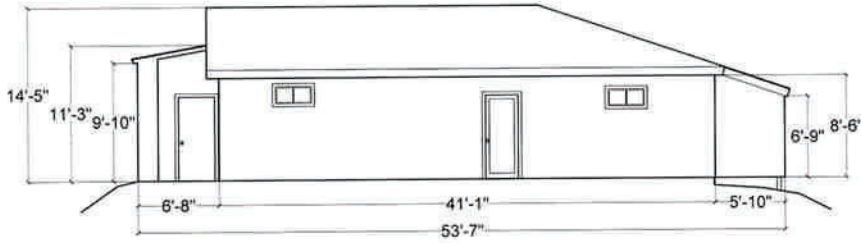

Date: 12-Feb-2020

Sheet X-3a

Multipurpose Room

Scale: 1/16" = 1'-0"

South Elevation

North Elevation

West Elevation

East Elevation

Sheet X-3b
Multipurpose Room
 Scale: 1/16" = 1'-0"

Date: 12-Feb-2020

Sheet Numbers
 VIII Location Vicinity Map
 VIII Site Plan A
 IX Site Plan B
 X-1 Commons
 X-2 Guest Quarters
 X-3 Multipurpose Room
 X-4 Yurt
 X-5 Pool Area
 X-6 Staff Quarters A-H
 X-7 Staff Quarters K, L, & M
 XI Landscape Plan