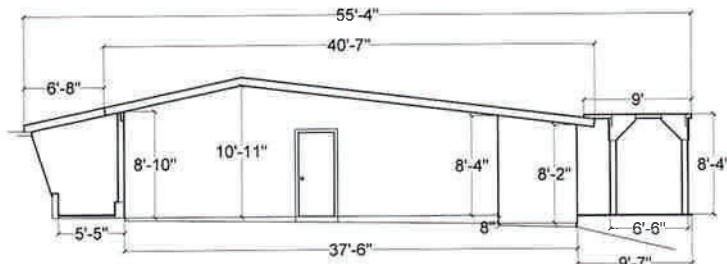

**Date:** 12-Feb-2020

**Sheet X-5a**

**Pool Area**

**Scale:** 1/16" = 1'-0"

**Floor Plan**

600 sq ft total

**West Elevation**

**East Elevation**

**South Elevation**

**North Elevation**

**Sheet X-5b**  
Pool Area  
Scale: 1/16" = 1'-0"

**Date:** 12-Feb-2020

- Sheet Numbers**
- VII Location Vicinity Map
  - VIII Site Plan A
  - IX Site Plan B
  - X-1 Commons
  - X-2 Guest Quarters
  - X-3 Multipurpose Room
  - X-4 Yurt
  - X-5 Pool Area
  - X-6 Staff Quarters A-H
  - X-7 Staff Quarters K, L, & M
  - XI Landscape Plan