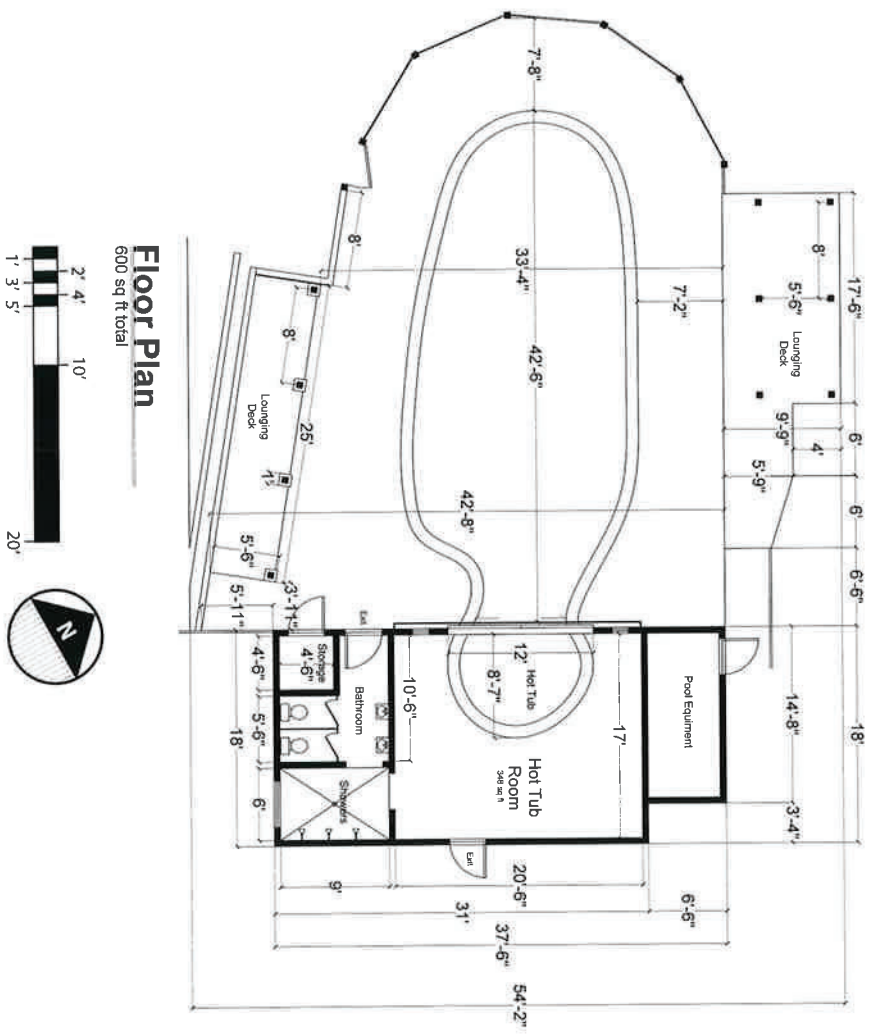

**Prepared By**  
 Leif Glomset  
**Drawn By**  
 Alexander Vincent

**Sheet Numbers**

- VII Location Vicinity Map
- VIII Site Plan A
- IX Site Plan B
- X-1 Commons
- X-2 Guest Quarters
- X-3 Multipurpose Room
- X-4 Yurt
- X-5 Pool Area
- X-6 Staff Quarters A-H
- X-7 Staff Quarters K, L, & M
- XI Landscape Plan

**Date:** 12-Feb-2020

**Sheet X-5a**

**Pool Area**

**Scale:** 1/16" = 1'-0"

**Floor Plan**

600 sq ft total

**West Elevation**

**East Elevation**

**South Elevation**

**North Elevation**

**Sheet X-5b**  
Pool Area  
Scale: 1/16" = 1'-0"

**Date:** 12-Feb-2020

- Sheet Numbers**
- VII Location Vicinity Map
  - VIII Site Plan A
  - IX Site Plan B
  - X-1 Commons
  - X-2 Guest Quarters
  - X-3 Multipurpose Room
  - X-4 Yurt
  - X-5 Pool Area
  - X-6 Staff Quarters A-H
  - X-7 Staff Quarters K, L, & M
  - XI Landscape Plan