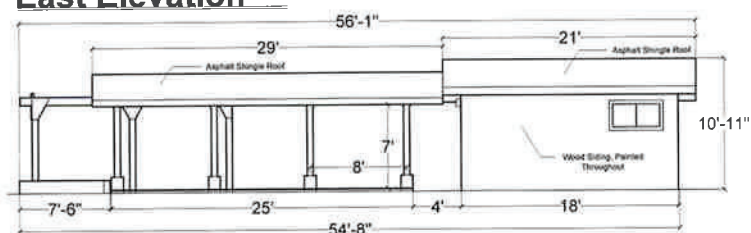

**Date:** 12-Feb-2020

**Sheet X-5a**

**Pool Area**

**Scale:** 1/16" = 1'-0"

**Floor Plan**

600 sq ft total

**West Elevation**

**East Elevation**

**South Elevation**

**North Elevation**

**Sheet X-5b**  
Pool Area  
Scale: 1/16" = 1'-0"

**Date:** 12-Feb-2020

- Sheet Numbers**
- VII Location Vicinity Map
  - VIII Site Plan A
  - IX Site Plan B
  - X-1 Commons
  - X-2 Guest Quarters
  - X-3 Multipurpose Room
  - X-4 Yurt
  - X-5 Pool Area
  - X-6 Staff Quarters A-H
  - X-7 Staff Quarters K, L, & M
  - XI Landscape Plan