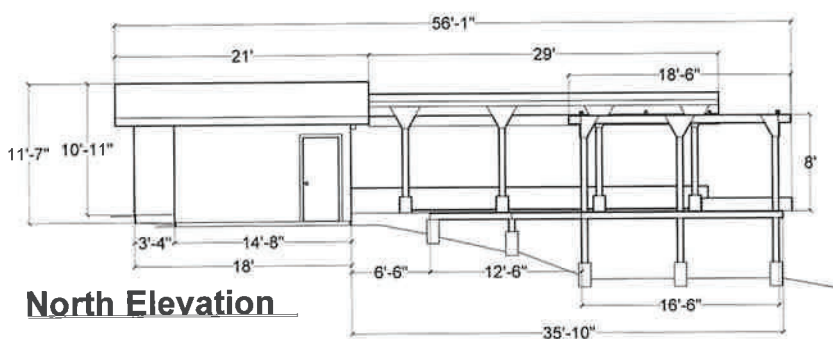

**Date:** 12-Feb-2020

**Sheet X-5a**

**Pool Area**

**Scale:** 1/16" = 1'-0"

**Floor Plan**

600 sq ft total

**West Elevation**

**East Elevation**

**South Elevation**

**North Elevation**

**Sheet X-5b**  
Pool Area  
Scale: 1/16" = 1'-0"

**Date:** 12-Feb-2020

- Sheet Numbers**
- VII Location Vicinity Map
  - VIII Site Plan A
  - IX Site Plan B
  - X-1 Commons
  - X-2 Guest Quarters
  - X-3 Multipurpose Room
  - X-4 Yurt
  - X-5 Pool Area
  - X-6 Staff Quarters A-H
  - X-7 Staff Quarters K, L, & M
  - XI Landscape Plan