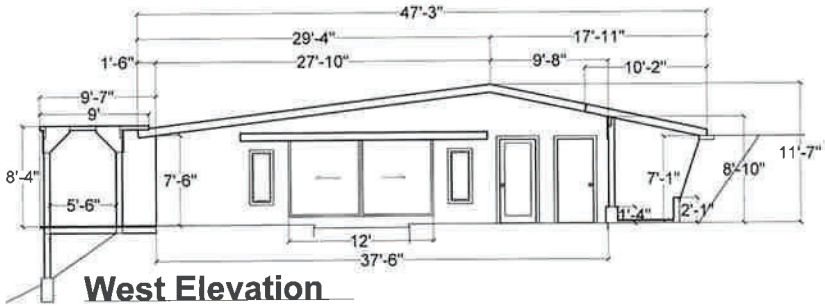

**Date:** 12-Feb-2020

**Sheet X-5a**

**Pool Area**

**Scale:** 1/16" = 1'-0"

**Floor Plan**

600 sq ft total

**West Elevation**

**East Elevation**

**South Elevation**

**North Elevation**

**Sheet X-5b**  
Pool Area  
Scale: 1/16" = 1'-0"

**Date:** 12-Feb-2020

- Sheet Numbers**
- VII Location Vicinity Map
  - VIII Site Plan A
  - IX Site Plan B
  - X-1 Commons
  - X-2 Guest Quarters
  - X-3 Multipurpose Room
  - X-4 Yurt
  - X-5 Pool Area
  - X-6 Staff Quarters A-H
  - X-7 Staff Quarters K, L, & M
  - XI Landscape Plan