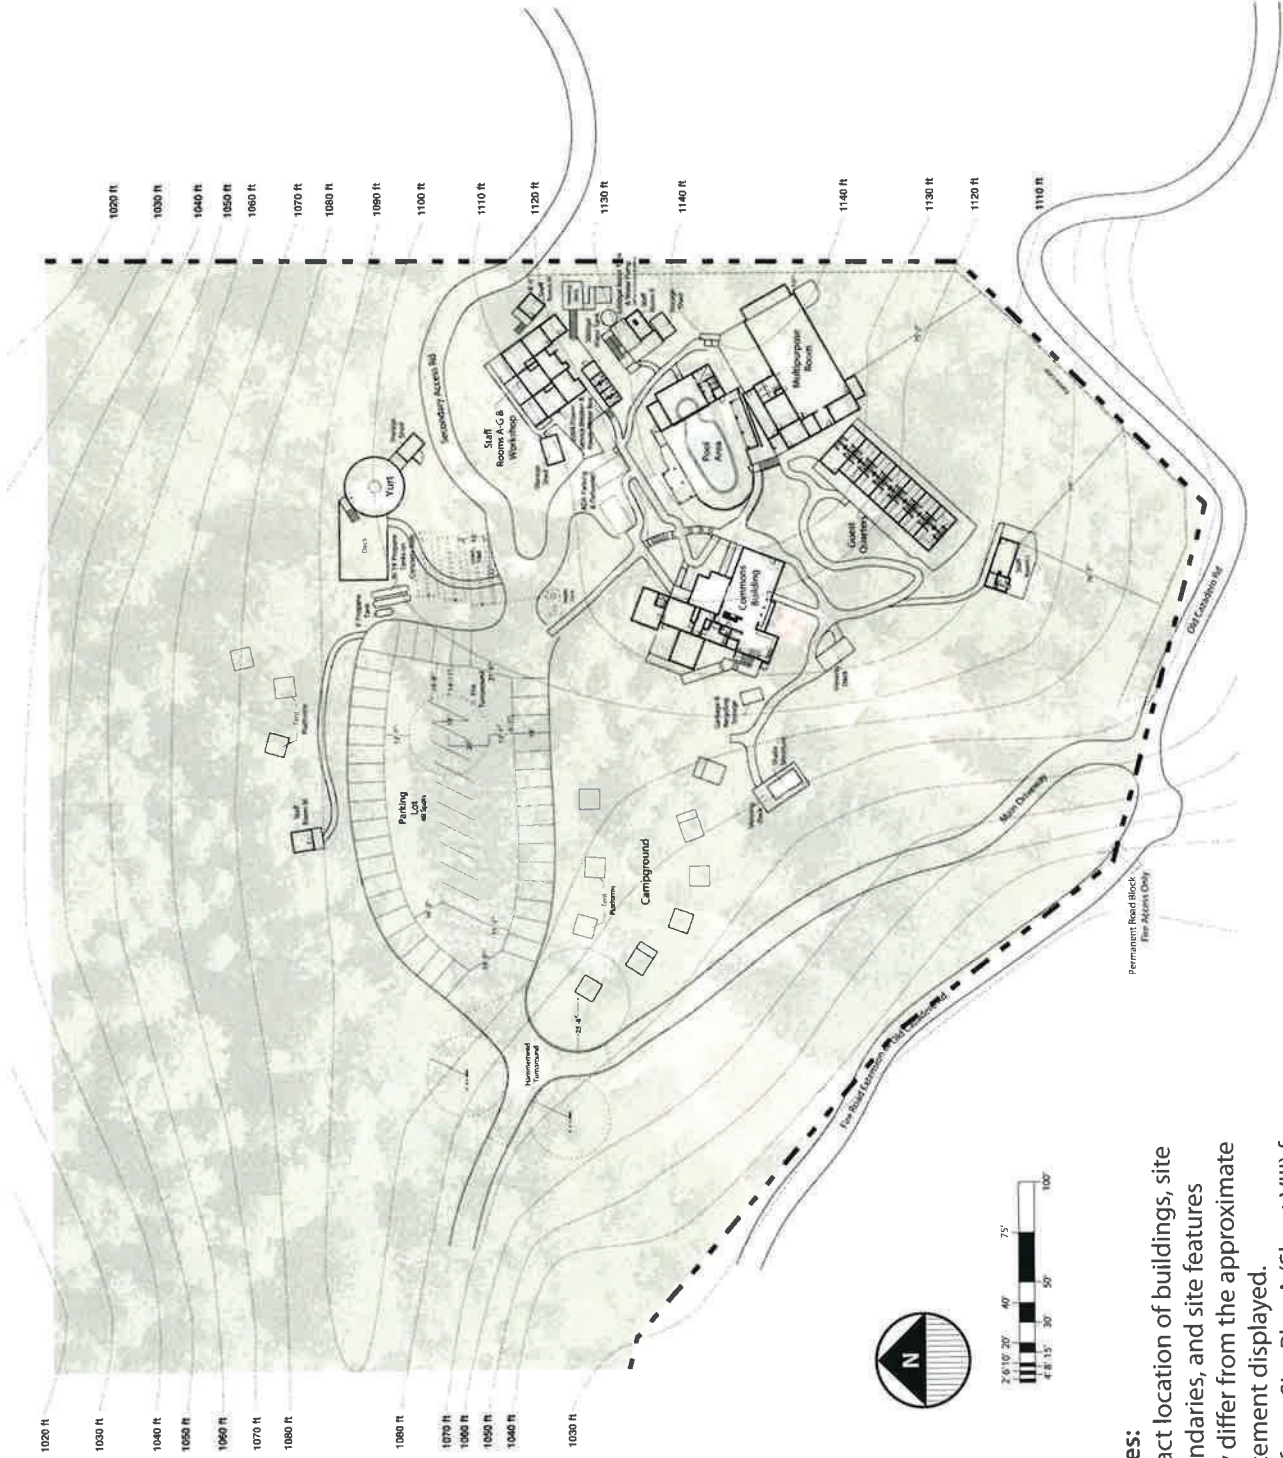

**Wildwood Conservation Foundation**  
 501(C)3 Non-Profit Organization  
 #C2074655

**Address**  
 20111 Old Cazadero Rd.  
 Guerneville, CA 95446

**A.P. Numbers**  
 106-230-008

**Permit Application**  
 Zoning/Use Permit Application  
 Zone: Timberland Production  
 Use: Wildwood Retreat Center

**Prepared By**  
 Leif Glomset  
**Drawn By**  
 Alexander Vincent

**Sheet Numbers**  
 VII Location Vicinity Map  
 VIII Site Plan A  
 IX Site Plan B  
 X-1 Commons  
 X-2 Guest Quarters  
 X-3 Multipurpose Room  
 X-4 Yurt  
 X-5 Pool Area  
 X-6 Staff Quarters A-H  
 X-7 Staff Quarters K, L, & M  
 XI Landscape Plan

**Date:** 12-Feb-2020

**Sheet IX**

**Site Plan B**

**Scale:** 1/32" = 3'-0"

**Notes:**

- Exact location of buildings, site boundaries, and site features may differ from the approximate placement displayed.
- Refer to Site Plan A (Sheet VIII) for full parcel boundary and APNs of neighboring properties.