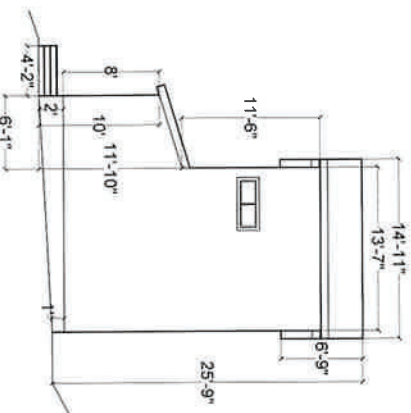

**Ground Floor**  
286 sq ft total

**Second Floor**  
195 sq ft total

**Loft**  
93 sq ft total

**North Elevation**

**South Elevation**

**West Elevation**

**East Elevation**

**Wildwood Conservation Foundation**  
501(c)(3) Non-Profit Organization  
#C2074655  
**Address**  
20111 Old Cazadero Rd.  
Guerneville, CA 95446  
**A.P. Numbers**  
106-230-008

**Permit Application**  
Zoning/Use Permit Application  
Zone: Timberland Production  
Use: Wildwood Retreat Center  
**Prepared By**  
Leif Glomset  
**Drawn By**  
Alexander Vincent

**Sheet Numbers**  
VII Location Vicinity Map  
VIII Site Plan A  
IX Site Plan B  
X-1 Commons  
X-2 Guest Quarters  
X-3 Multipurpose Room  
X-4 Yurt  
X-5 Pool Area  
X-6 Staff Quarters A-H  
X-7 Staff Quarters K, L, & M  
XI Landscape Plan

**Date:** 12-Feb-2020

**Sheet X-7a**  
**Staff Quarters K**  
**Scale:** 1/16" = 1'-0"