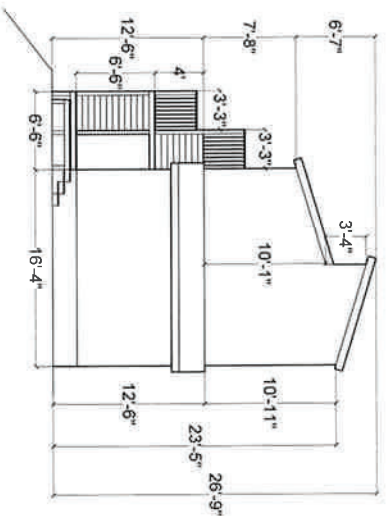

**Ground Floor**  
286 sq ft total

**Second Floor**  
195 sq ft total

**Loft**  
93 sq ft total

**North Elevation**

**South Elevation**

**West Elevation**

**East Elevation**

**Wildwood Conservation Foundation**  
501(c)(3) Non-Profit Organization  
#C2074655  
**Address**  
20111 Old Cazadero Rd.  
Guerneville, CA 95446  
**A.P. Numbers**  
106-230-008

**Permit Application**  
Zoning/Use Permit Application  
Zone: Timberland Production  
Use: Wildwood Retreat Center  
**Prepared By**  
Leif Glomset  
**Drawn By**  
Alexander Vincent

**Sheet Numbers**  
VII Location Vicinity Map  
VIII Site Plan A  
IX Site Plan B  
X-1 Commons  
X-2 Guest Quarters  
X-3 Multipurpose Room  
X-4 Yurt  
X-5 Pool Area  
X-6 Staff Quarters A-H  
X-7 Staff Quarters K, L, & M  
XI Landscape Plan

**Date:** 12-Feb-2020

**Sheet X-7a**  
**Staff Quarters K**  
**Scale:** 1/16" = 1'-0"