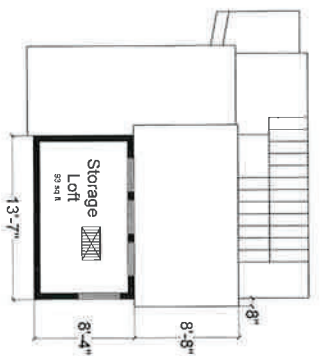

**Ground Floor**  
286 sq ft total

**Second Floor**  
195 sq ft total

**Loft**  
93 sq ft total

**North Elevation**

**South Elevation**

**West Elevation**

**East Elevation**

**Wildwood Conservation Foundation**  
501(c)(3) Non-Profit Organization  
#C2074655  
**Address**  
20111 Old Cazadero Rd.  
Guerneville, CA 95446  
**A.P. Numbers**  
106-230-008

**Permit Application**  
Zoning/Use Permit Application  
Zone: Timberland Production  
Use: Wildwood Retreat Center  
**Prepared By**  
Leif Glomset  
**Drawn By**  
Alexander Vincent

**Sheet Numbers**  
VII Location Vicinity Map  
VIII Site Plan A  
IX Site Plan B  
X-1 Commons  
X-2 Guest Quarters  
X-3 Multipurpose Room  
X-4 Yurt  
X-5 Pool Area  
X-6 Staff Quarters A-H  
X-7 Staff Quarters K, L, & M  
XI Landscape Plan

**Date:** 12-Feb-2020

**Sheet X-7a**  
**Staff Quarters K**  
**Scale:** 1/16" = 1'-0"