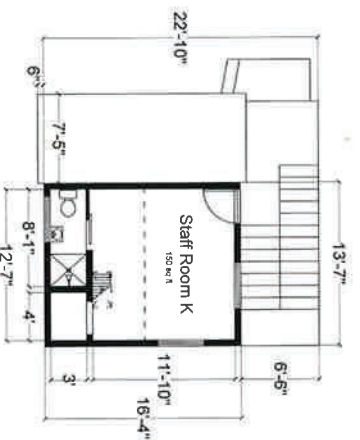

**Ground Floor**  
286 sq ft total

**Second Floor**  
195 sq ft total

**Loft**  
93 sq ft total

**North Elevation**

**South Elevation**

**West Elevation**

**East Elevation**

**Wildwood Conservation Foundation**  
501(c)(3) Non-Profit Organization  
#C2074655  
**Address**  
20111 Old Cazadero Rd.  
Guerneville, CA 95446  
**A.P. Numbers**  
106-230-008

**Permit Application**  
Zoning/Use Permit Application  
Zone: Timberland Production  
Use: Wildwood Retreat Center  
**Prepared By**  
Leif Glomset  
**Drawn By**  
Alexander Vincent

**Sheet Numbers**  
VII Location Vicinity Map  
VIII Site Plan A  
IX Site Plan B  
X-1 Commons  
X-2 Guest Quarters  
X-3 Multipurpose Room  
X-4 Yurt  
X-5 Pool Area  
X-6 Staff Quarters A-H  
X-7 Staff Quarters K, L, & M  
XI Landscape Plan

**Date:** 12-Feb-2020

**Sheet X-7a**  
**Staff Quarters K**  
**Scale:** 1/16" = 1'-0"