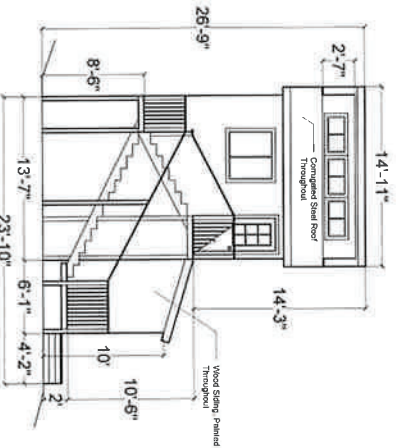

**Ground Floor**  
286 sq ft total

**Second Floor**  
195 sq ft total

**Loft**  
93 sq ft total

**North Elevation**

**South Elevation**

**West Elevation**

**East Elevation**

**Wildwood Conservation Foundation**  
501(c)(3) Non-Profit Organization  
#C2074655  
**Address**  
20111 Old Cazadero Rd.  
Guerneville, CA 95446  
**A.P. Numbers**  
106-230-008

**Permit Application**  
Zoning/Use Permit Application  
Zone: Timberland Production  
Use: Wildwood Retreat Center  
**Prepared By**  
Leif Glomset  
**Drawn By**  
Alexander Vincent

**Sheet Numbers**  
VII Location Vicinity Map  
VIII Site Plan A  
IX Site Plan B  
X-1 Commons  
X-2 Guest Quarters  
X-3 Multipurpose Room  
X-4 Yurt  
X-5 Pool Area  
X-6 Staff Quarters A-H  
X-7 Staff Quarters K, L, & M  
XI Landscape Plan

**Date:** 12-Feb-2020

**Sheet X-7a**  
**Staff Quarters K**  
**Scale:** 1/16" = 1'-0"