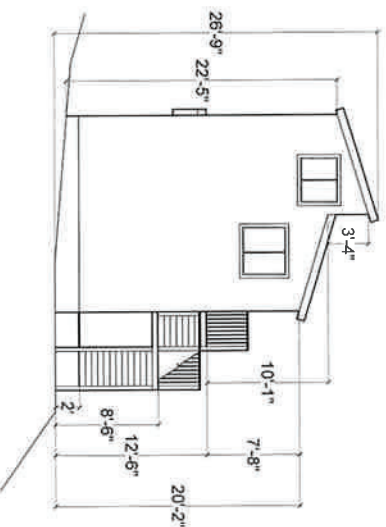

**Ground Floor**  
286 sq ft total

**Second Floor**  
195 sq ft total

**Loft**  
93 sq ft total

**North Elevation**

**South Elevation**

**West Elevation**

**East Elevation**

**Wildwood Conservation Foundation**  
501(c)(3) Non-Profit Organization  
#C2074655  
**Address**  
20111 Old Cazadero Rd.  
Guerneville, CA 95446  
**A.P. Numbers**  
106-230-008

**Permit Application**  
Zoning/Use Permit Application  
Zone: Timberland Production  
Use: Wildwood Retreat Center  
**Prepared By**  
Leif Glomset  
**Drawn By**  
Alexander Vincent

**Sheet Numbers**  
VII Location Vicinity Map  
VIII Site Plan A  
IX Site Plan B  
X-1 Commons  
X-2 Guest Quarters  
X-3 Multipurpose Room  
X-4 Yurt  
X-5 Pool Area  
X-6 Staff Quarters A-H  
X-7 Staff Quarters K, L, & M  
XI Landscape Plan

**Date:** 12-Feb-2020

**Sheet X-7a**  
**Staff Quarters K**  
**Scale:** 1/16" = 1'-0"