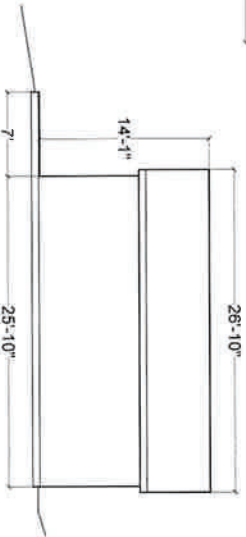

**Staff Quarters L**

**North Elevation**

**South Elevation**

**West Elevation**

**East Elevation**

**South Elevation**

**North Elevation**

**Floor Plan**  
97 sq ft total

**Permit Application**  
Zoning/Use Permit Application  
Zone: Timberland Production  
Use: Wildwood Retreat Center

**Prepared By**  
Leif Glomset  
**Drawn By**  
Alexander Vincent

- Sheet Numbers**
- VII Location Vicinity Map
  - VIII Site Plan A
  - IX Site Plan B
  - X-1 Commons
  - X-2 Guest Quarters
  - X-3 Multipurpose Room
  - X-4 Yurt
  - X-5 Pool Area
  - X-6 Staff Quarters A-H
  - X-7 Staff Quarters K, L, & M
  - XI Landscape Plan

**Date:** 12-Feb-2020

**Sheet X-7b**

**Staff Quarters L & M**

**Scale:** 1/16" = 1'-0"