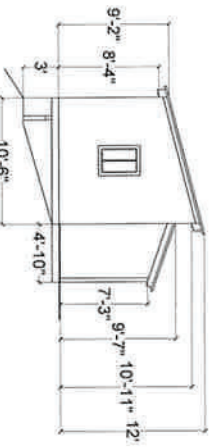

**Staff Quarters L**

**North Elevation**

**South Elevation**

**West Elevation**

**East Elevation**

**South Elevation**

**North Elevation**

**Floor Plan**  
97 sq ft total

**Permit Application**  
Zoning/Use Permit Application  
Zone: Timberland Production  
Use: Wildwood Retreat Center

**Prepared By**  
Leif Glomset  
**Drawn By**  
Alexander Vincent

- Sheet Numbers**
- VII Location Vicinity Map
  - VIII Site Plan A
  - IX Site Plan B
  - X-1 Commons
  - X-2 Guest Quarters
  - X-3 Multipurpose Room
  - X-4 Yurt
  - X-5 Pool Area
  - X-6 Staff Quarters A-H
  - X-7 Staff Quarters K, L, & M
  - XI Landscape Plan

**Date:** 12-Feb-2020

**Sheet X-7b**

**Staff Quarters L & M**

**Scale:** 1/16" = 1'-0"