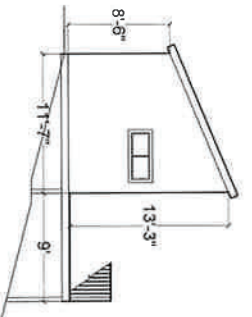

**Staff Quarters L**

**North Elevation**

**South Elevation**

**West Elevation**

**East Elevation**

**South Elevation**

**North Elevation**

**Floor Plan**  
97 sq ft total

**Date:** 12-Feb-2020

**Sheet X-7b**

**Staff Quarters L & M**

**Scale:** 1/16" = 1'-0"