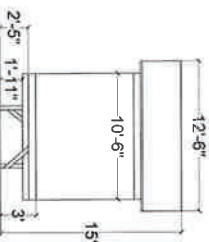

**Staff Quarters L**

**North Elevation**

**South Elevation**

**West Elevation**

**East Elevation**

**South Elevation**

**North Elevation**

**Floor Plan**  
97 sq ft total

**Date:** 12-Feb-2020

**Sheet X-7b**

**Staff Quarters L & M**

**Scale:** 1/16" = 1'-0"