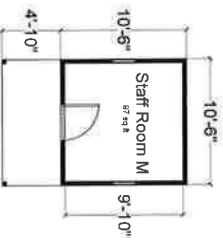

**Staff Quarters L**

**North Elevation**

**South Elevation**

**West Elevation**

**East Elevation**

**South Elevation**

**North Elevation**

**Floor Plan**  
97 sq ft total

**Permit Application**  
Zoning/Use Permit Application  
Zone: Timberland Production  
Use: Wildwood Retreat Center

**Prepared By**  
Leif Glomset  
**Drawn By**  
Alexander Vincent

- Sheet Numbers**
- VII Location Vicinity Map
  - VIII Site Plan A
  - IX Site Plan B
  - X-1 Commons
  - X-2 Guest Quarters
  - X-3 Multipurpose Room
  - X-4 Yurt
  - X-5 Pool Area
  - X-6 Staff Quarters A-H
  - X-7 Staff Quarters K, L, & M
  - XI Landscape Plan

**Date:** 12-Feb-2020

**Sheet X-7b**

**Staff Quarters L & M**

**Scale:** 1/16" = 1'-0"