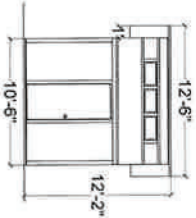

**Staff Quarters L**

**North Elevation**

**South Elevation**

**West Elevation**

**East Elevation**

**South Elevation**

**North Elevation**

**Floor Plan**  
97 sq ft total

**Date:** 12-Feb-2020

**Sheet X-7b**

**Staff Quarters L & M**

**Scale:** 1/16" = 1'-0"